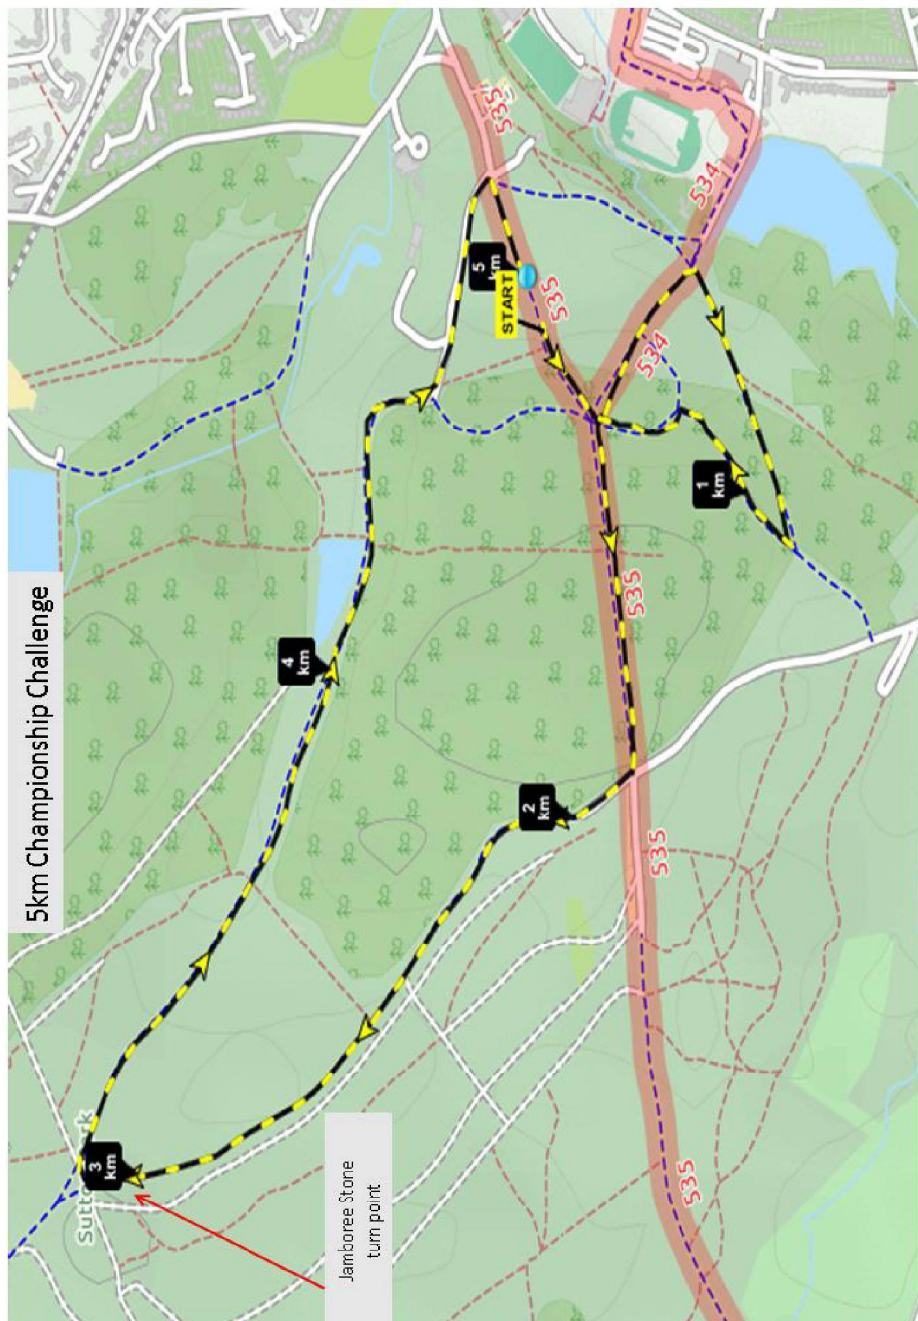

AAA CHAMPIONSHIPS – WOMEN'S 6 STAGE

Women's Results – Sutton Park (2.995m course)

2000	1 Shaft Barnet 1-40.33	2 Birchfield 1-42.10	3 Tipton 1-44.00
	Fastest Leg: H Yelling (Hounslow) 15.58		
2001	1 Charnwood 1-42.47	2 Sale 1-42.49	3 Shaft Barnet 1-43.12
	Fastest Leg: H Yelling (Hounslow) 15.47		
2002	1 Bristol 1-39.22	2 Shaft Barnet 1-41.32	3 Liverpool 1-43.29
	Fastest Leg: L Elliott (Shaftesbury Barnet) 15.55		
2003	1 Sale HM 1-41.00	2 WSEH 1-44.56	3 Chester- Le -St 1-45.32
	Fastest Leg: H Yelling (Windsor, SHE) 15.59		
2004	1 Coventry Godiva 1-42.46	2 Tipton 1-43.13	3 Shaft Barnet 1-45.51
	Fastest Leg: H Clitheroe (Preston) 15.41		
2005	1 Bristol & West 1-43.32	2 Shaft Barnet 1-45.04	3 City of Glasgow 1-45.09
	Fastest Leg: K Reed (Bristol & West) 15.42		
2006	1 Chester-le-Street 1-44.12	2 Winch & D 1-44.42	3 Bristol & West 1-44.49
	Fastest Leg: H Dean (Hallamshire) 16.16		
2007	1 Charnwood 1-41.14	2 AFD 1-41.23	3 Chester-Le Street 1-41.56
	Fastest Leg: S Twell (Aldershot) 15:57		
2008	1 AFD 1-41.48	2 Chester Le Street 1-41.52	3 Winchester & District 1-44.45
	Fastest Leg: Juliet Potter (Charnwood) 16:06		
2009	1 Charnwood AC 1-38.14	2 AFD 1-38.21	3 Bristol & West 1-40.44
	Fastest Leg: S Twell (Aldershot) 15:15		
2010	1 AFD 1-40:30	2 Swansea Harriers 1:44:27	3 Coventry Godiva Harriers 1:45:40
	Fastest Leg: S Twell (Aldershot) 15:22		
2011	1 AFD 1.41.21	2 Charnwood AC 1.45.46	3 Swansea Harriers 1.47.25
	Fastest Leg: C Purdue (AFD) 15.23		
2012	1 AFD 1.36.30	2 Swansea Harriers 1.41.27	3 Leeds City AC 1.42.42
	Fastest Leg: C Purdue (AFD) 15.29		
2013	1 AFD 1.37.56	2 Bristol & West 1-44.13	3 Birchfield Harriers 1.45.00
	Fastest Leg: Katrina Wootton (Coventry) 15:39		

Top individual legs

1	Steph Twell	AFD	15:15	2009	7	Katrina Wootton	Coventry	15:39	2013
2	Steph Twell	AFD	15:22	2010	8=	Helen Clitheroe	Preston	15:41	2004
3	Charlotte Purdue	AFD	15.23	2011	8=	Lauren Howarth	Leigh	15.41	2011
4	Charlotte Purdue	AFD	15:29	2012	10	Katie Reed	B&W	15:42	2005
5	Charlotte Purdue	AFD	15:31	2009	11	Hayley Yelling	Hounslow	15:47	2001
6	Katrina Wootton	Bed C	15:38	2009	12	Sonia O'Sullivan	THH	15:55	2001

2014 Shorter course (2.69m)

2014	1 AFD 1:27:00	2 Swansea Harriers 1:29:28	3 Bristol & West Ac 1:32:03
	Fastest Leg: Emelia Gorecka (AFD) 13:51		

2015 Longer course (2@5.57m/4@3.19m)

2015	1 AFD 2:13:49	2 Bristol And West AC 2:16:44	3 Swansea Harriers 2:17:01
	Short Leg: Laura Weightman (Morpeth) 16:44		Long Leg: Emelia Gorecka (AFD) 29:53

2016 New course (5.38m/3.165m)

2016	1 AFD 2:08:44	2 Leeds City AC 2:13:41	3 Cambridge & Coleridge AC 2:16:32
	Short Leg: Susan Partridge (LeedsCity) 17:01		Long Leg: Stephanie Twell (Aldershot) 28:31
2017	1 Leeds City Ac 2:12:44	2 Swansea Harriers 2:16:21	3 Winchester & District AC 2:16:35
	Short Leg: Kate Maltby(Bristol&W) 16:38		Long Leg: Verity Ockenden (SwanseaHa) 29:45
2018	1 Leeds City Ac 2:11:27	2 Cambridge & Coleridge Ac 2:14:19	Rotherham Harriers & Ac 2:15:45
	Short Leg: Julia Paternain (Cambridge) 17:02		Long Leg: Tracy Barlow(ThamesVal) 29:07
2019	1 Leeds City Ac 2:10:40	2 Herne Hill 2:12:31	3 Birchfield Harriers 2:12:06
	Short Leg: Katie Snowden 17:02		Long Leg: Anna-Emilie Moller 28:01
2020	No competition - Covid		
2021	No competition - Covid		
2022	1 Salford Harriers & Ac 2:14:27	2 Highgate Harriers 2:18:12	3 Basingstoke & Mid Hants 2:18:55
	Short Leg: Gemma Steel (Charnwood A) 17:17		Long Leg: Eleanor Bolton (SalfordHa) 29:20

COURSE MAP - 5K